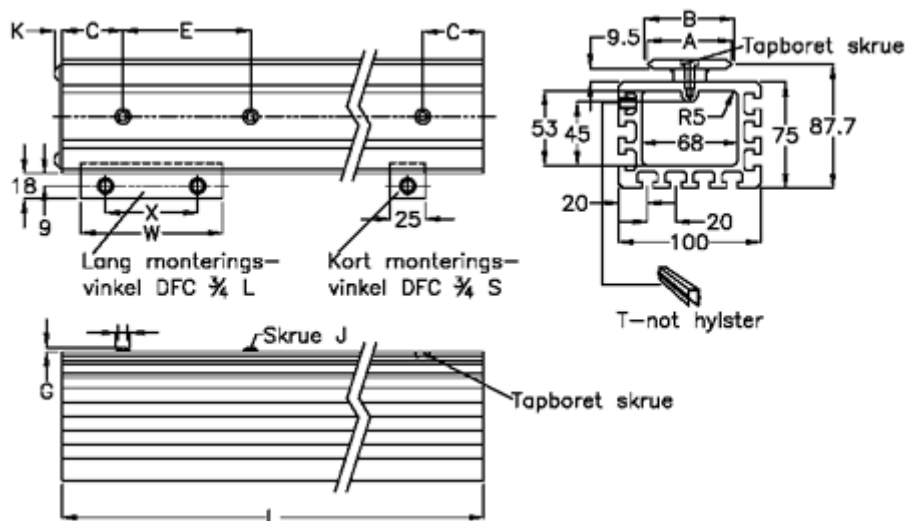

Article number: 0571369261

Description: Hepco GV3 slide beam SB M 44 L6926 P1

Measures

A	= 44	K	= 5.5
B	= 44.81	L	= 6926
C	= 43	Long mounting angle	= DFC4S
E	= 90	Precision type	= P1
For bearing	= AU 44 34	Short mounting angle	= DFC4L
G	= 3.3	W	= 100
H	= 10.5	Weight kg/1000	= 10.0
J	= M6	x	= 65